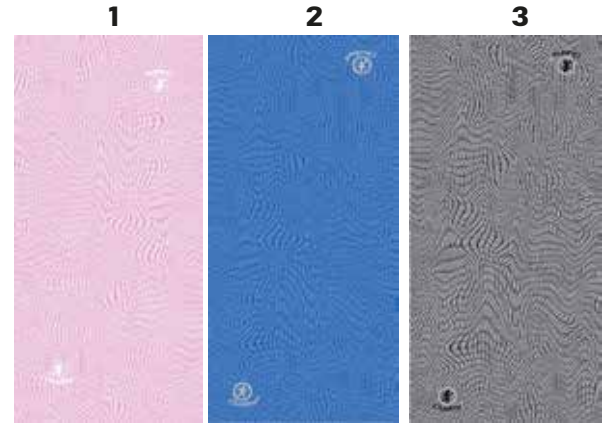

CHASKEE CUSTOMIZED TUBULAR BANDANA WITH YOUR OWN LOGO AND DESIGN

MODERN

PRIMALOFT®
PERFORMANCE YARN
The perfect blend of performance and comfort
Fast Drying - Soft Hand Feel - Easy Care

The Microfiber tubular bandana

100% MADE IN ITALY