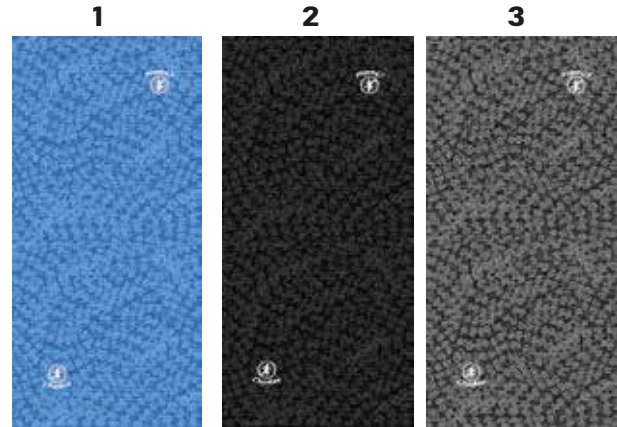

CHASKEE CUSTOMIZED TUBULAR BANDANA WITH YOUR OWN LOGO AND DESIGN

MAE

PRIMALOFT®
PERFORMANCE YARN
The perfect blend of performance and comfort
Fast Drying - Soft Hand Feel - Easy Care

The Microfiber tubular bandana
100% MADE IN ITALY