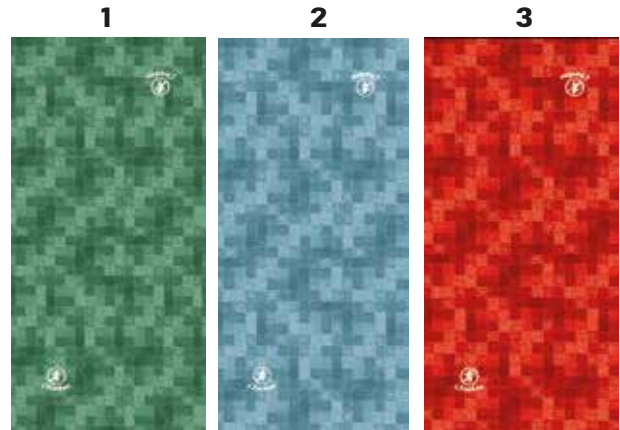

The surface of the bandana is fully printable and measures 24 cm x 50 cm.
 Template file can be downloaded on our website www.chaskee.com/customized

The Microfiber tubular bandana
100% MADE IN ITALY

CHASKEE CUSTOMIZED TUBULAR BANDANA WITH YOUR OWN LOGO AND DESIGN

DAUBS

MODERN

FANCY SQUARE

PAISLEY HAWAII

EDELWEISS

PATCH

PRIMALOFT®
PERFORMANCE YARN
The perfect blend of performance and comfort
Fast Drying - Soft Hand Feel - Easy Care

The Microfiber tubular bandana