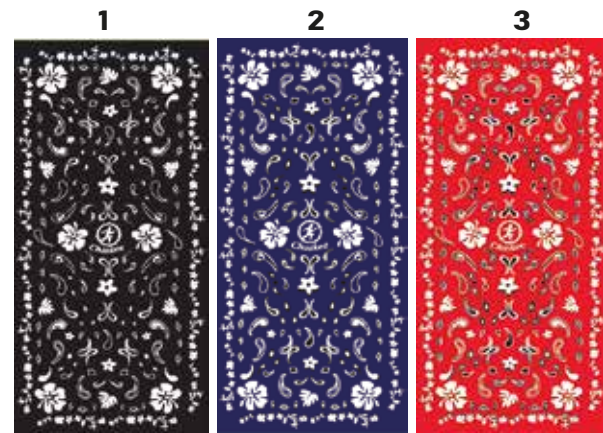

PAISLEY HAWAII