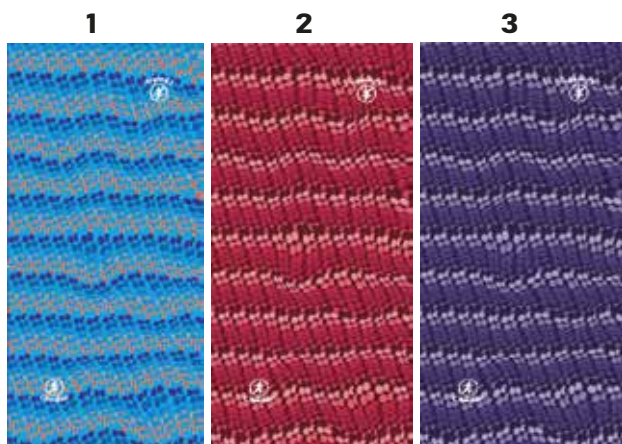

CHASKEE CUSTOMIZED TUBULAR BANDANA WITH YOUR OWN LOGO AND DESIGN

CIRCLES

PRIMALOFT®
PERFORMANCE YARN
The perfect blend of performance and comfort
Fast Drying - Soft Hand Feel - Easy Care

The Microfiber tubular bandana
100% MADE IN ITALY