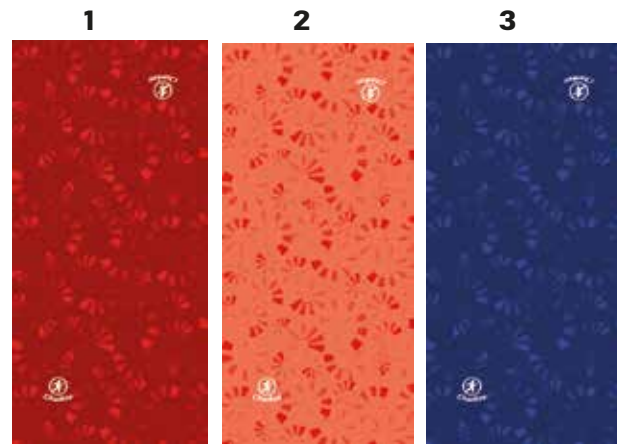

CHASKEE CUSTOMIZED TUBULAR BANDANA WITH YOUR OWN LOGO AND DESIGN

SPIRAL

PRIMALOFT®
PERFORMANCE YARN
The perfect blend of performance and comfort
Fast Drying - Soft Hand Feel - Easy Care

The Microfiber tubular bandana
100% MADE IN ITALY