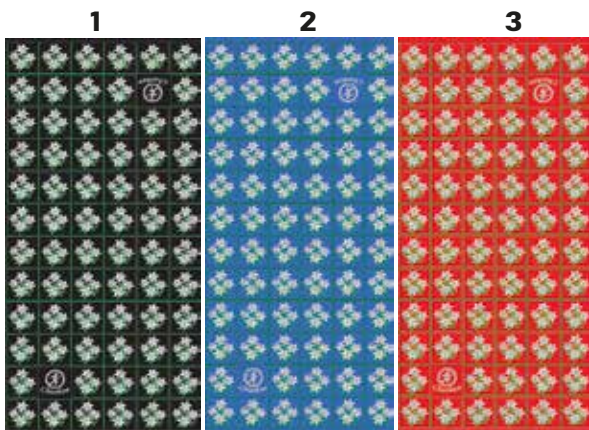

The surface of the bandana is fully printable and measures 24 cm x 50 cm.
 Template file can be downloaded on our website www.chaskee.com/customized

The Microfiber tubular bandana
100% MADE IN ITALY

CHASKEE CUSTOMIZED TUBULAR BANDANA WITH YOUR OWN LOGO AND DESIGN

DAUBS

MODERN

FANCY SQUARE

PAISLEY HAWAII

EDELWEISS

PATCH

PRIMALOFT®
PERFORMANCE YARN
The perfect blend of performance and comfort
Fast Drying - Soft Hand Feel - Easy Care

The Microfiber tubular bandana