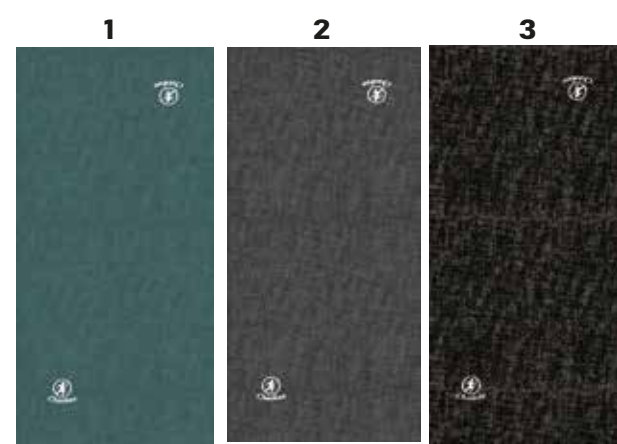

STONE

PRIMALOFT®
PERFORMANCE YARN
The perfect blend of performance and comfort
Fast Drying - Soft Hand Feel - Easy Care